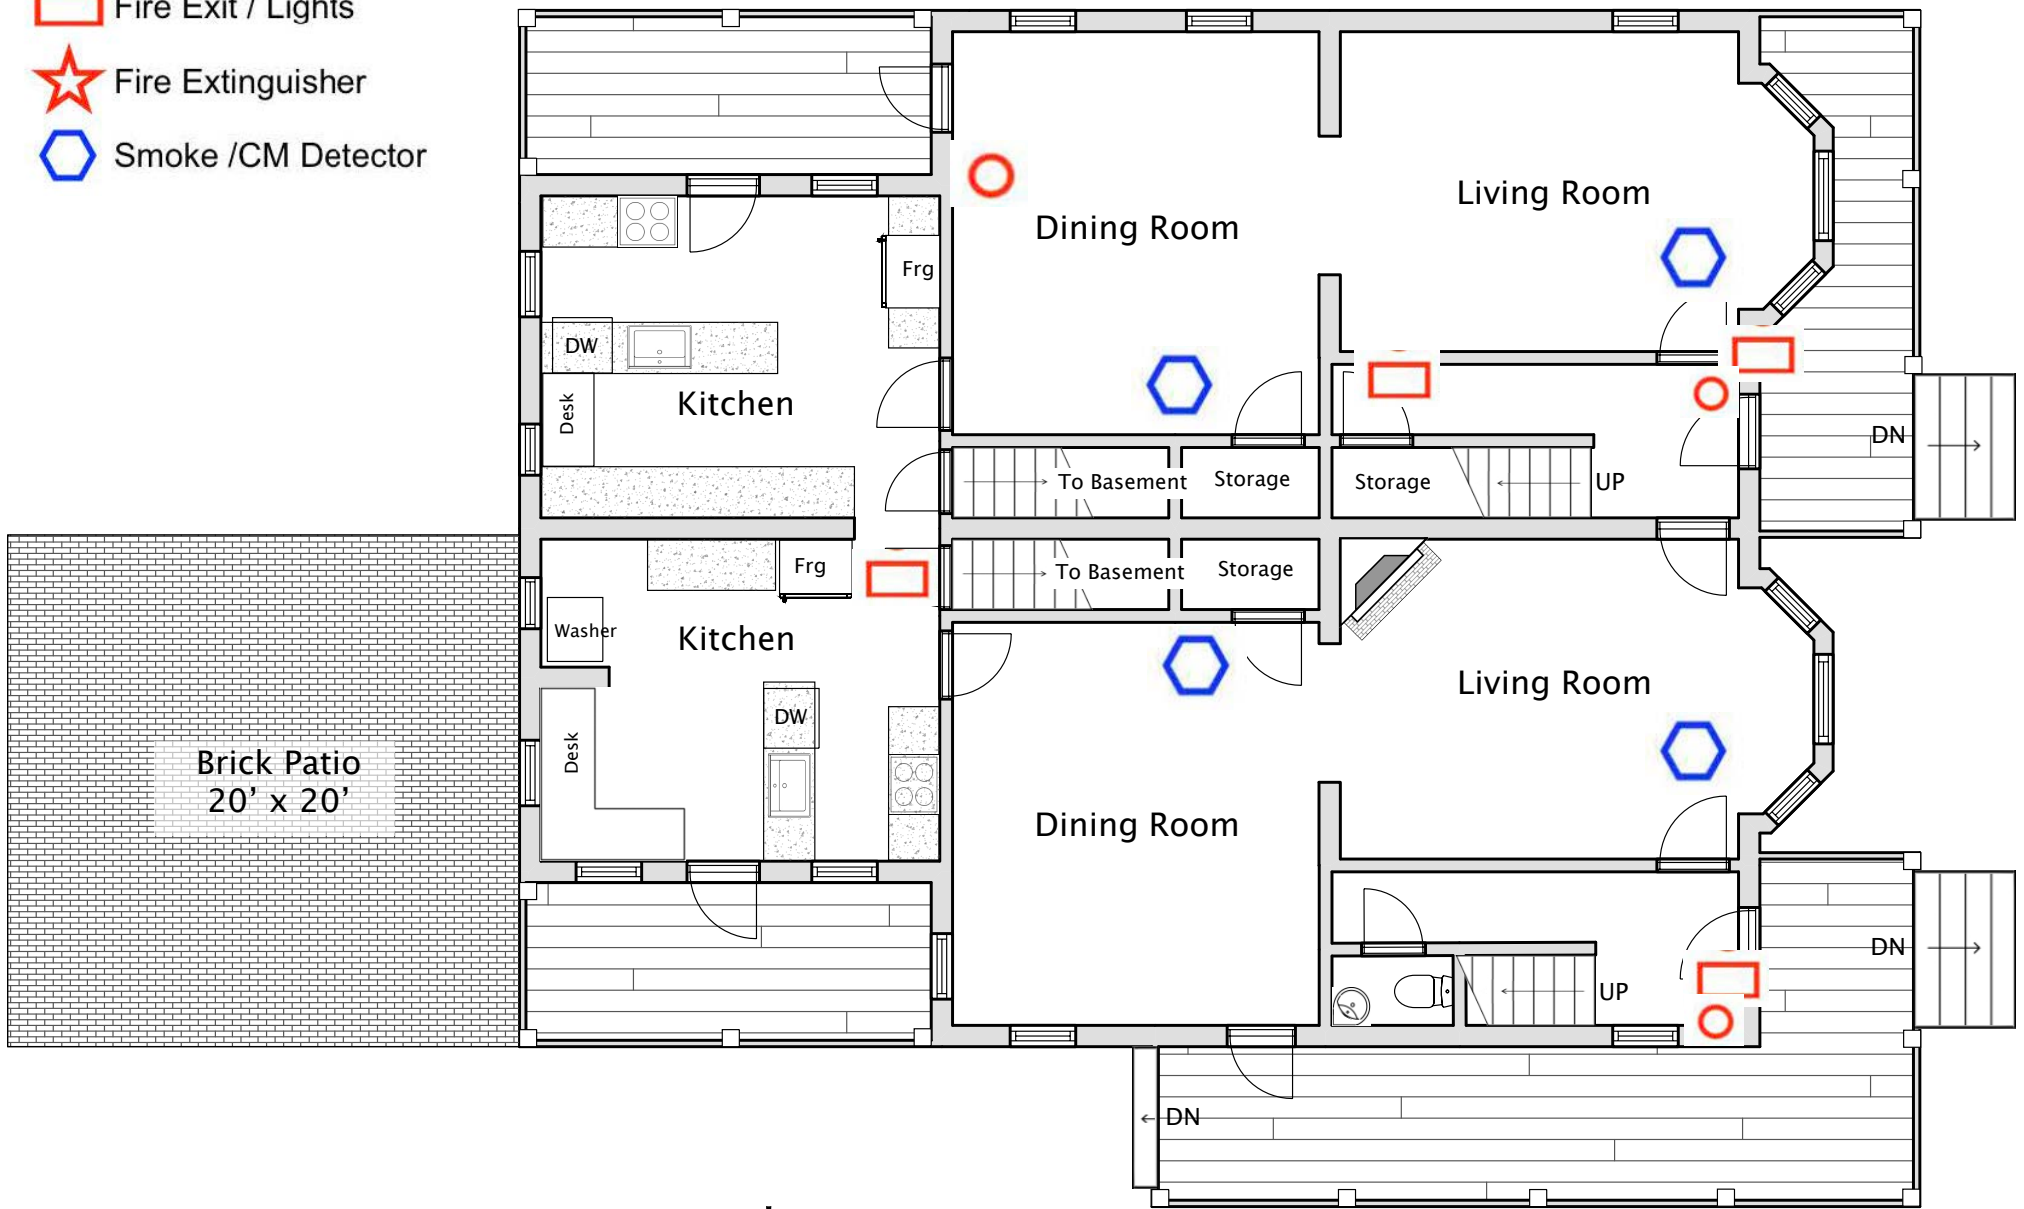

-  Fire Alarm
-  Fire Exit / Lights
-  Fire Extinguisher
-  Smoke /CM Detector

Marshall Area

Brick House Inn
 Bed & Breakfast
First Floor

-  Fire Alarm
-  Fire Exit / Lights
-  Fire Extinguisher
-  Smoke /CM Detector

Brickhouse Inn

Second Floor

-  Fire Alarm
-  Fire Exit / Lights
-  Fire Extinguisher
-  Smoke /CM Detector

Brickhouse Inn
Third Floor

-  Fire Alarm
-  Fire Exit / Lights
-  Fire Extinguisher
-  Smoke /CM Detector

Marshall Area

Welty House

First Floor

Brick Patio
19'5" x 14'8"

Covered Walkway

Delaware
15'8" x 20'7"

Alabama
16'2" x 14'1"

Texas
16'8" x 14'8"

First Floor

Second Floor

Marshall Area

California House