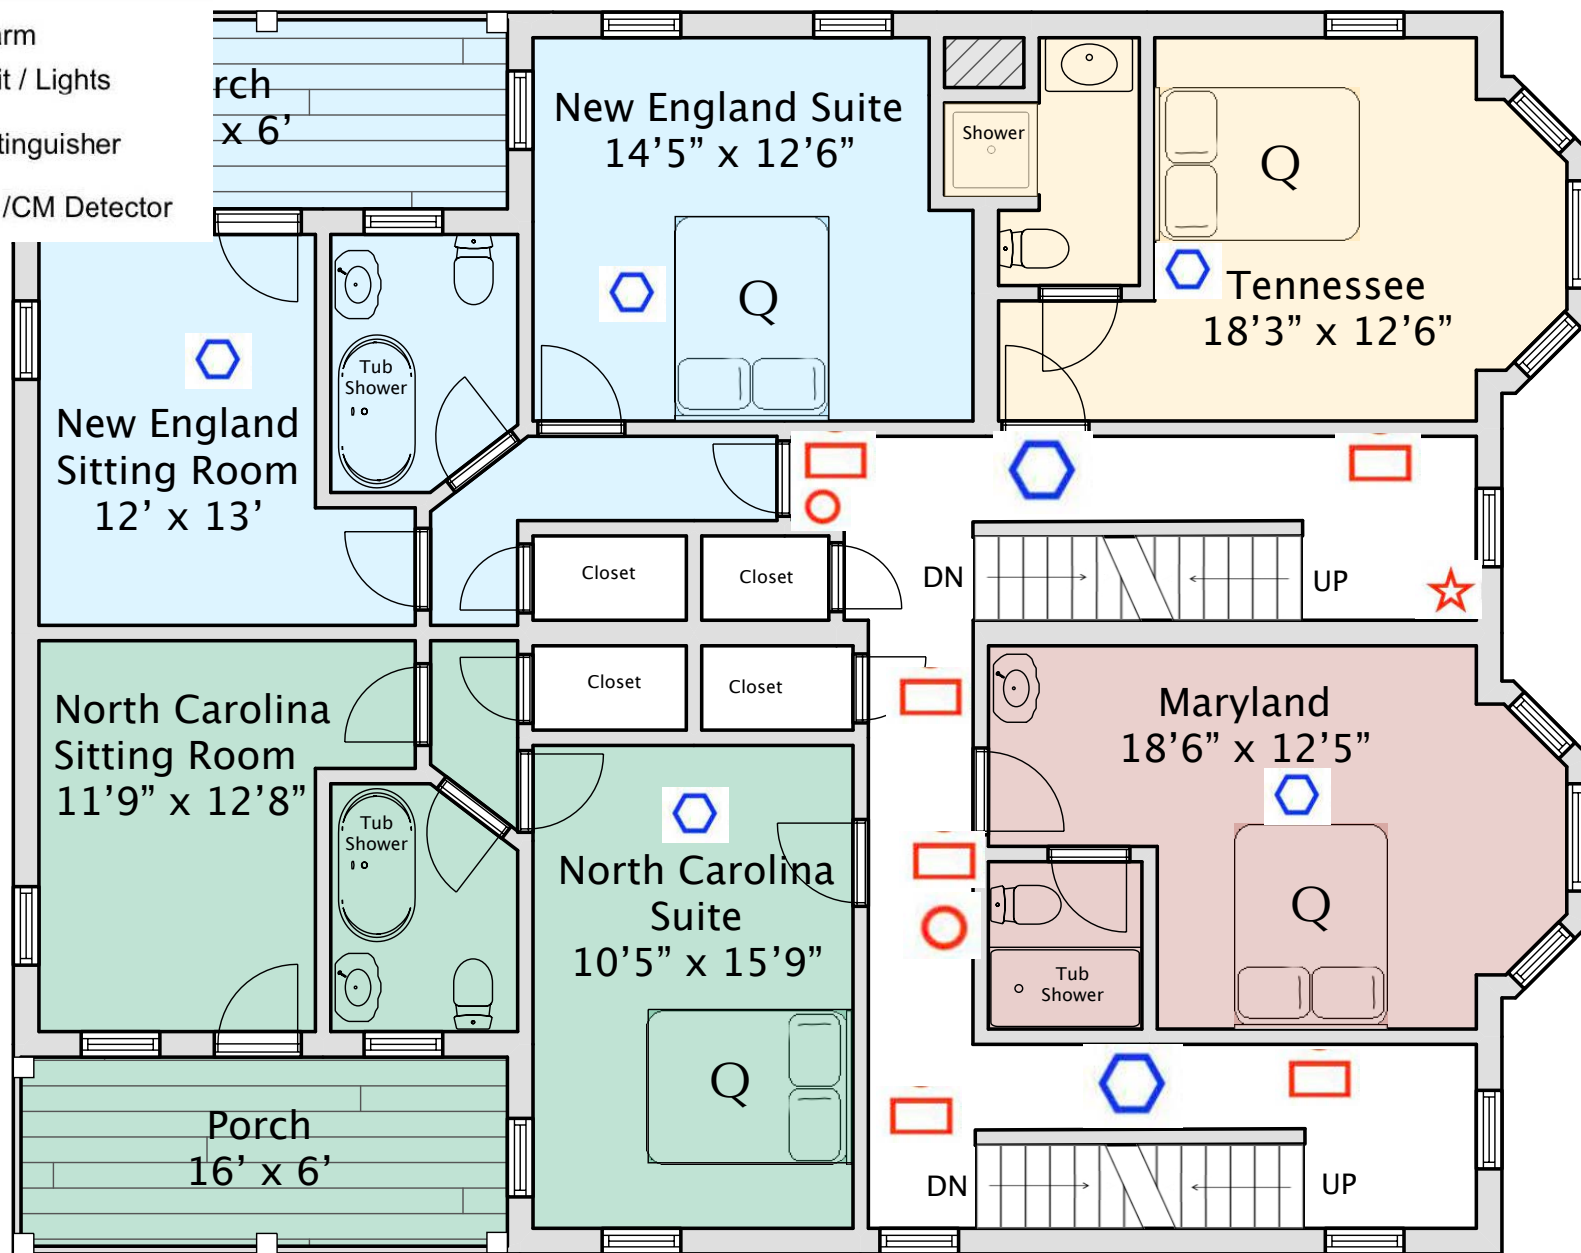

-  Fire Alarm
-  Fire Exit / Lights
-  Fire Extinguisher
-  Smoke /CM Detector

Marshall Area

Brick House Inn
 Bed & Breakfast
First Floor

-  Fire Alarm
-  Fire Exit / Lights
-  Fire Extinguisher
-  Smoke /CM Detector

Brickhouse Inn

Second Floor

-  Fire Alarm
-  Fire Exit / Lights
-  Fire Extinguisher
-  Smoke /CM Detector

Brickhouse Inn
Third Floor

-  Fire Alarm
-  Fire Exit / Lights
-  Fire Extinguisher
-  Smoke /CM Detector

Marshall Area

Welty House

First Floor

Brick Patio
19'5" x 14'8"

Covered Walkway

Delaware
15'8" x 20'7"

Alabama
16'2" x 14'1"

Texas
16'8" x 14'8"

First Floor

Second Floor

Marshall Area

California House