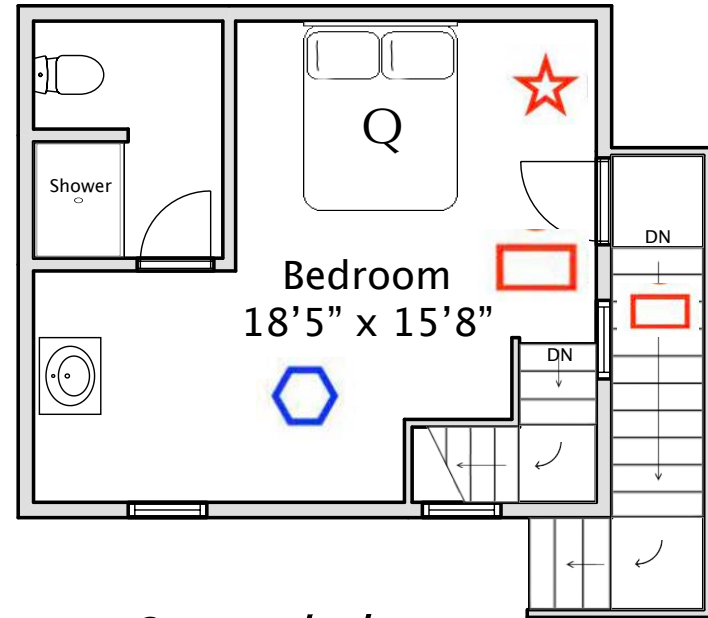

Marshall Area

Welty House

First Floor

Brick Patio
19'5" x 14'8"

Covered Walkway

Delaware
15'8" x 20'7"

Alabama
16'2" x 14'1"

Texas
16'8" x 14'8"

-  Fire Alarm
-  Fire Exit / Lights
-  Fire Extinguisher
-  Smoke /CM Detector

Marshall Area

Fire Exit Stairs

Welty House

Second Floor

-  Fire Alarm
-  Fire Exit / Lights
-  Fire Extinguisher
-  Smoke /CM Detector

First Floor

Second Floor

Marshall Area

California House