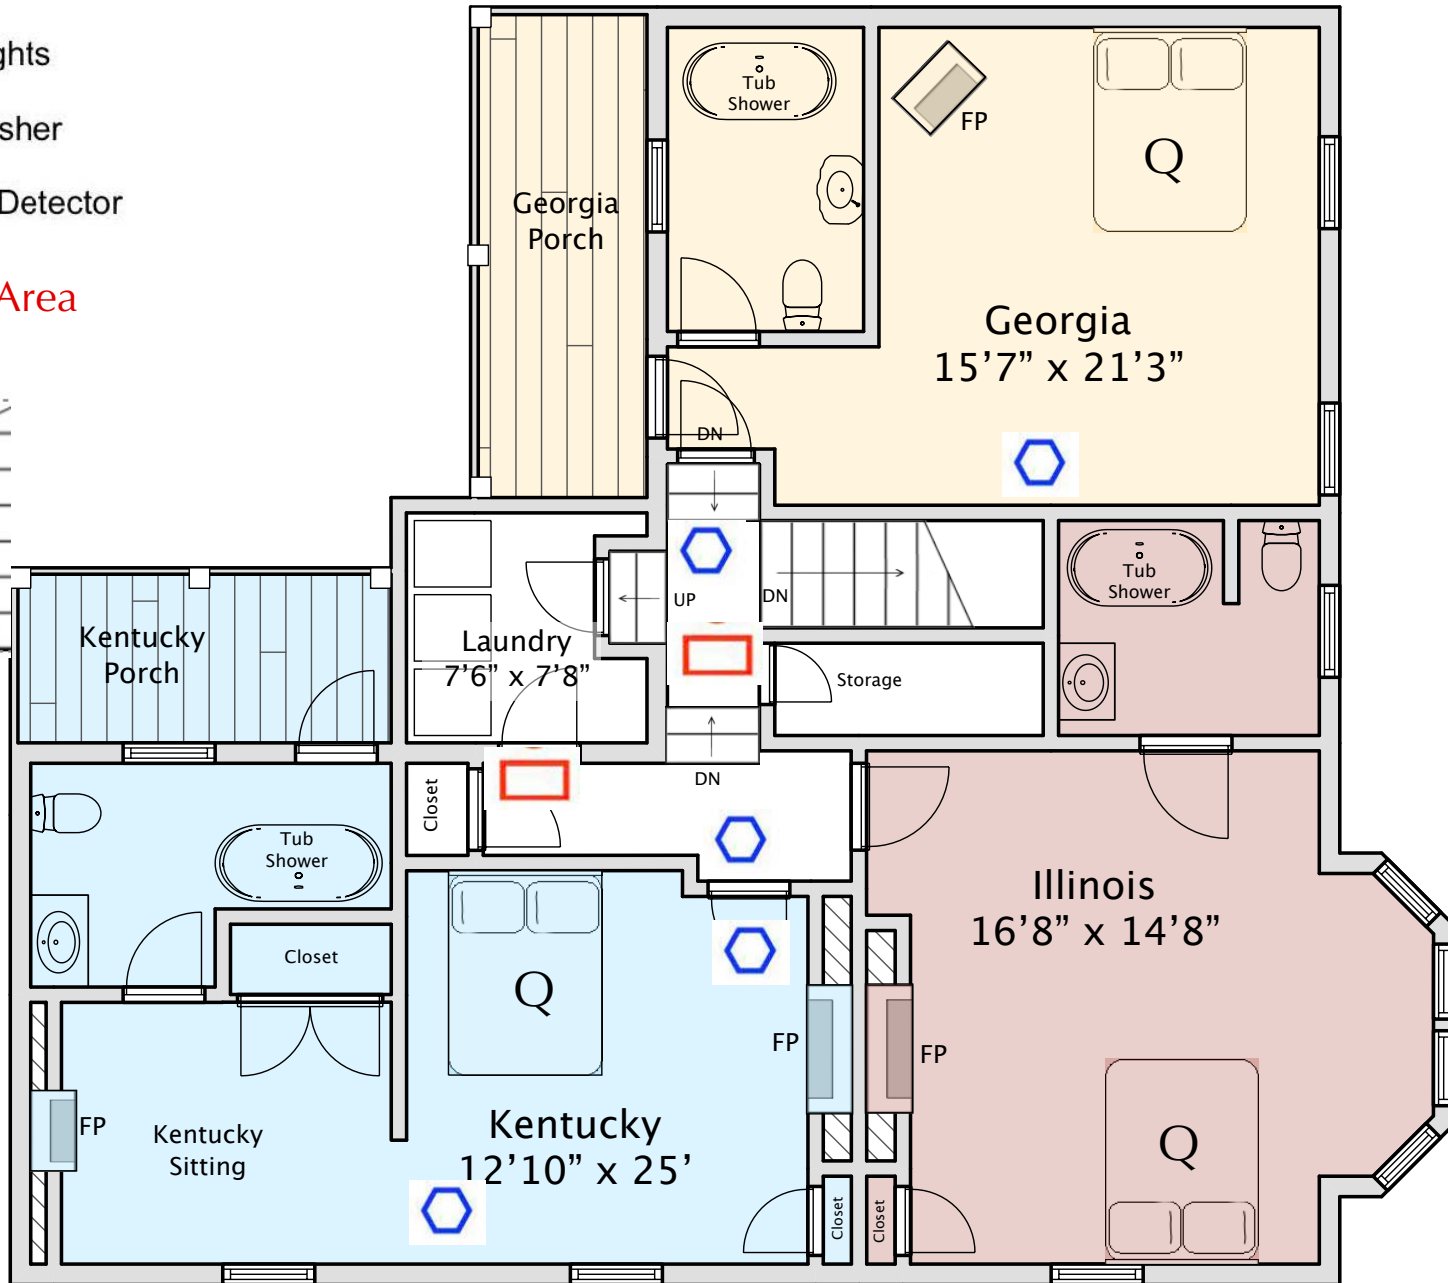

Brickhouse Inn

Second Floor

-  Fire Alarm
-  Fire Exit / Lights
-  Fire Extinguisher
-  Smoke /CM Detector

Brickhouse Inn
Third Floor

-  Fire Alarm
-  Fire Exit / Lights
-  Fire Extinguisher
-  Smoke /CM Detector

Marshall Area

Welty House

First Floor

Brick Patio
19'5" x 14'8"

Covered Walkway

Delaware
15'8" x 20'7"

Alabama
16'2" x 14'1"

Texas
16'8" x 14'8"

-  Fire Alarm
-  Fire Exit / Lights
-  Fire Extinguisher
-  Smoke /CM Detector

Marshall Area

Fire Exit Stairs

Welty House

Second Floor

-  Fire Alarm
-  Fire Exit / Lights
-  Fire Extinguisher
-  Smoke /CM Detector

First Floor

Second Floor

Marshall Area

California House