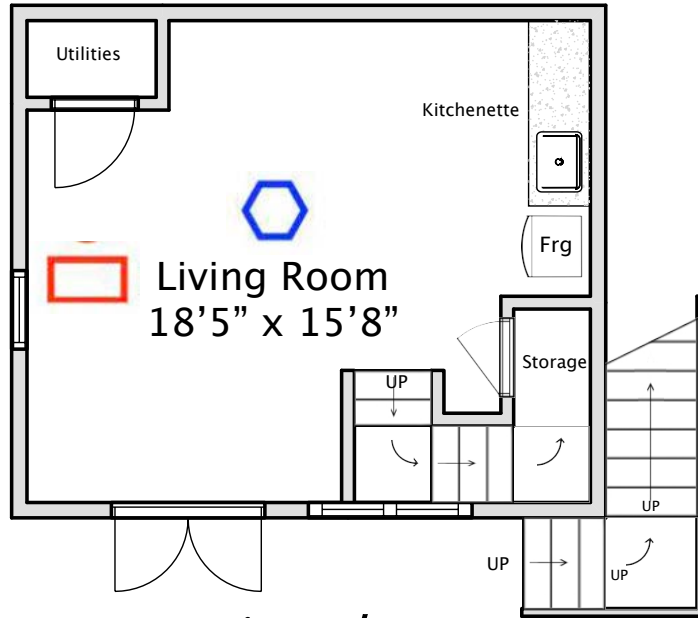

Marshall Area

Welty House

First Floor

Brick Patio
19'5" x 14'8"

Covered Walkway

Delaware
15'8" x 20'7"

Alabama
16'2" x 14'1"

Texas
16'8" x 14'8"

-  Fire Alarm
-  Fire Exit / Lights
-  Fire Extinguisher
-  Smoke /CM Detector

Marshall Area

Fire Exit Stairs

Welty House

Second Floor

-  Fire Alarm
-  Fire Exit / Lights
-  Fire Extinguisher
-  Smoke /CM Detector

First Floor

Second Floor

Marshall Area

California House