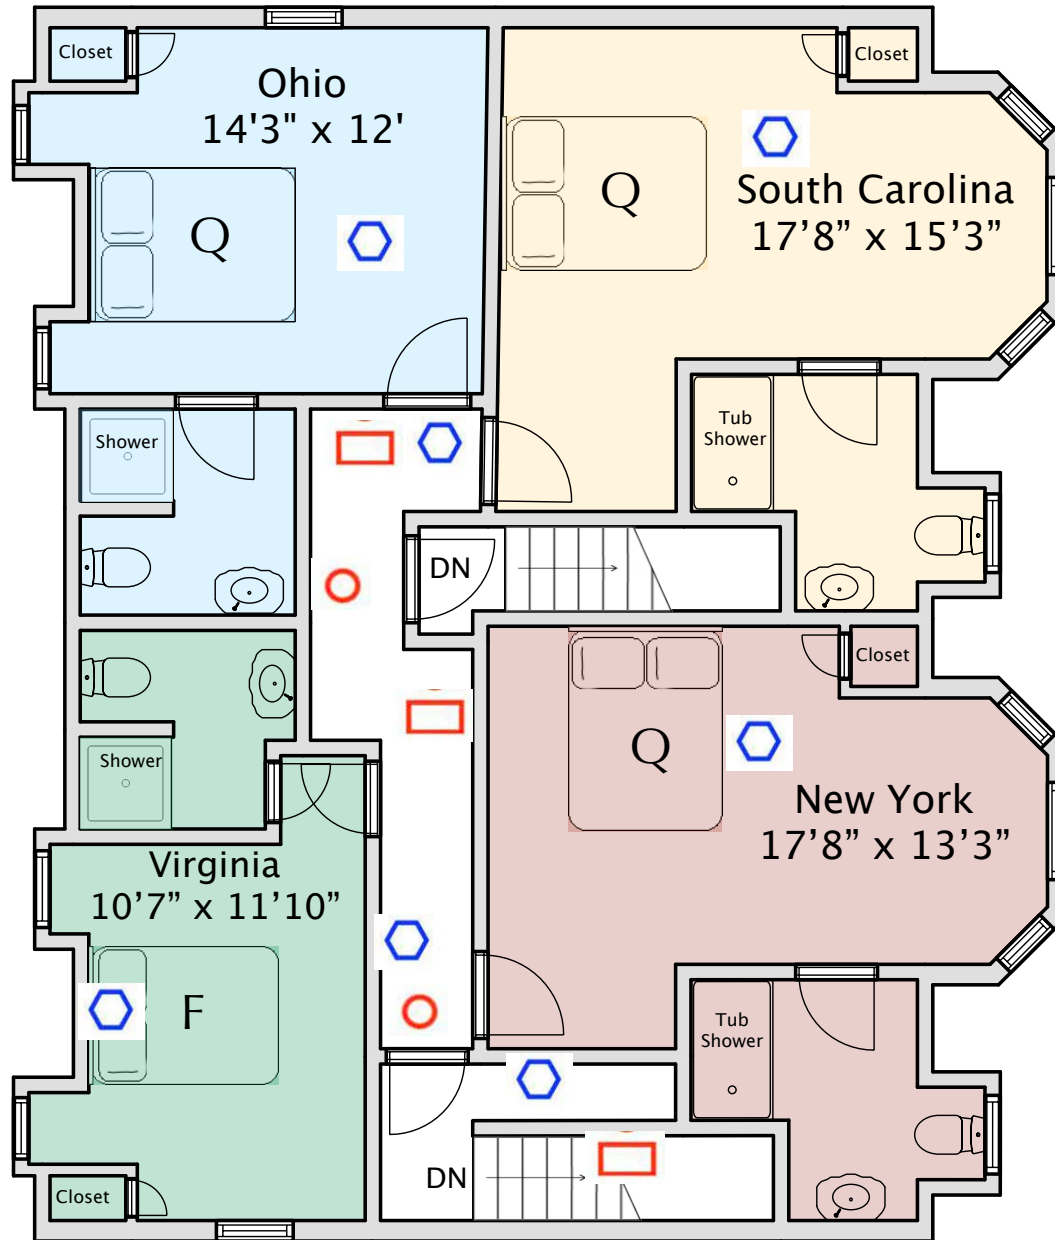

- Fire Alarm
- Fire Exit / Lights
- Fire Extinguisher
- Smoke /CM Detector

Brickhouse Inn
Third Floor