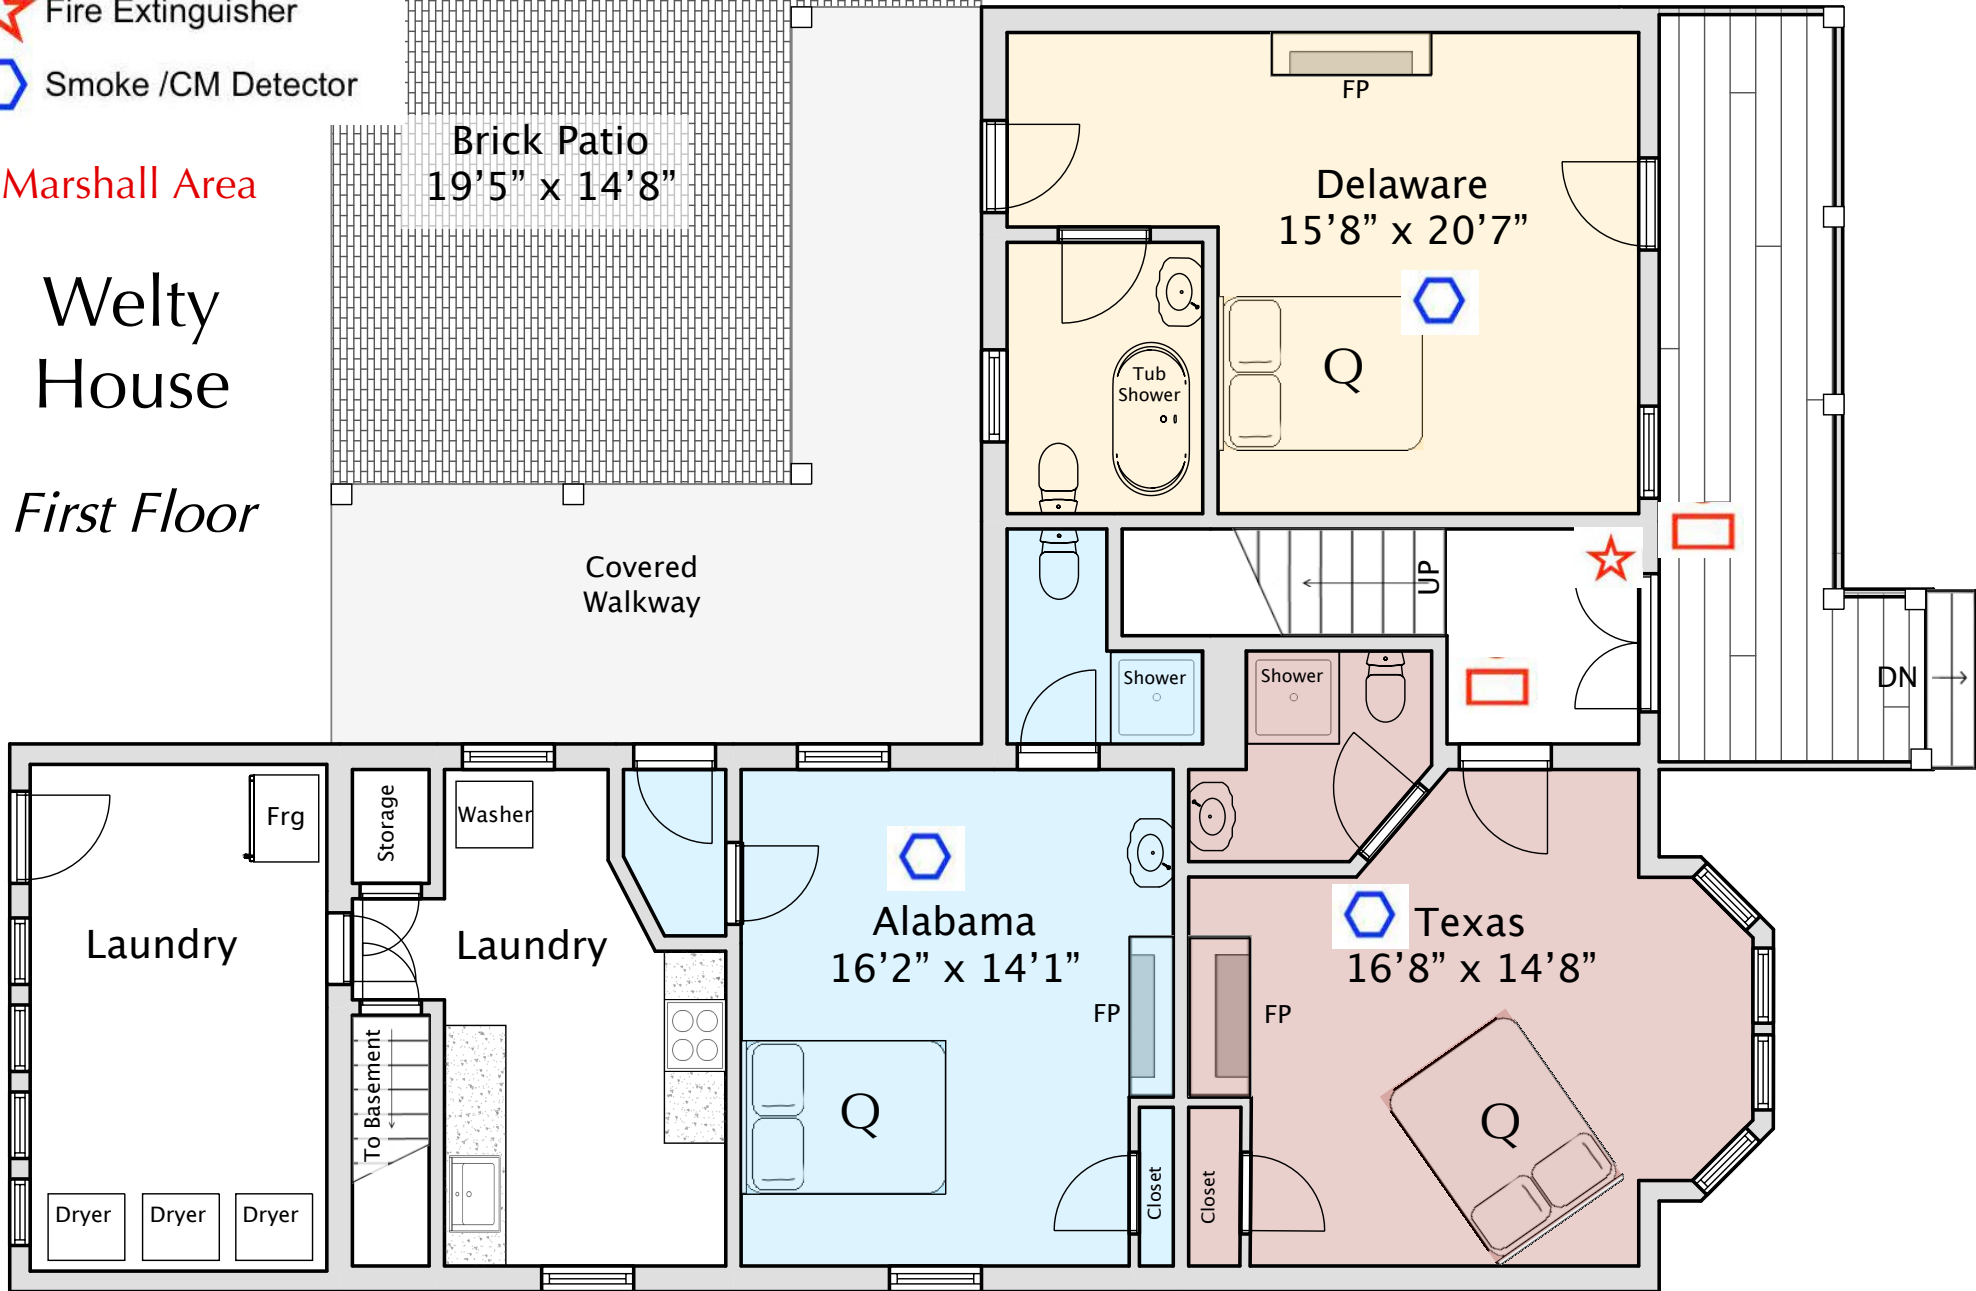

Marshall Area

Welty House

First Floor

Brick Patio
19'5" x 14'8"

Covered Walkway

Delaware
15'8" x 20'7"

Alabama
16'2" x 14'1"

Texas
16'8" x 14'8"

First Floor

Second Floor

Marshall Area

California House